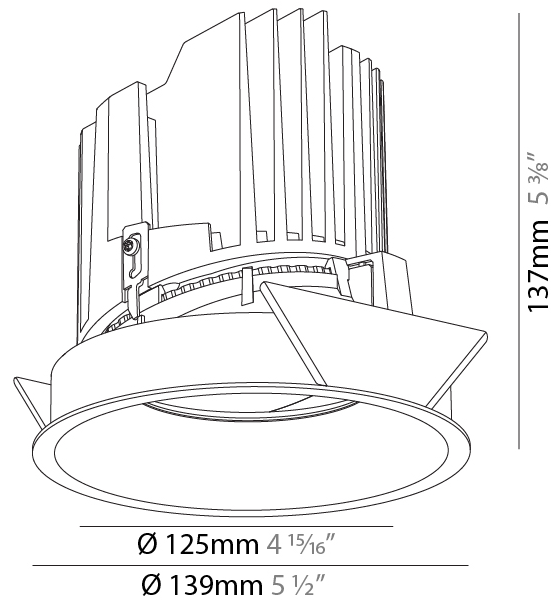

PHYSICAL

Shape: Round
Diameter (mm): 139
Diameter (in): 5 1/2
Height (mm): 137
Height (in): 5 3/8
Ceiling Thickness (mm): 10 / 12.5 / 15
Ceiling Thickness (in): 3/8 or 1/2 or 9/16
Min. Recessing Depth (mm): 150
Min. Recessing Depth (in): 5 7/8
Light Distribution: Adjustable / Downlight
Weight (kg): 0.856
Weight (lbs): 1.89
Fixture Finish: SSR / BKV / CWI / CRY / HAB / LAG / UFT / ITA / RUA / RUR / MIC / FTG / MYG / TWT / LOD / PUS / FRO / FUP / KIA / POP / BLS / SPG / MEY / GOH / GUM / CHC / COM / ABZ / JAG / OBR / MOS / ROR
Fixture Material: Aluminum Die Cast
Cut-out Measurements: 130mm / 5 1/8"

ELECTRICAL

Lamp Type: LED (Zhaga Standard)
Input Wattage (W): 28.6
Total Output Wattage (W): 26
Dimming: Tri-Mode (Non-Dimming and Phase Dimming (120Vac only) and 0-10V Dimming)
Driver Included: No
Driver Location: Recessed Housing
Driver Type: Constant Current - Universal
Driver Class: Class 2
Housing: See components
Input Voltage (V): 120 - 277
Constant Current (MA): 700

LED

Number of LEDs: 1
Color Temperature (°K): 2700 / 3000 / 3500 / 4000
Max. Delivered Lumen (lm): 1890 / 1930 / 2028 / 2070
Nominal Lumen (lm): 3210 / 3290 / 3459 / 3530
CRI: >90 CRI
Efficiency (%): 0.631
Lamp Life (hrs): 50000

OPTICAL

Reflector: 20 / 25 / 40
Adjustability: Rotational 355°; Tilt 10°

RATINGS AND CERTIFICATIONS

Certified By: Certified for North American Standards
IP rating: IP54